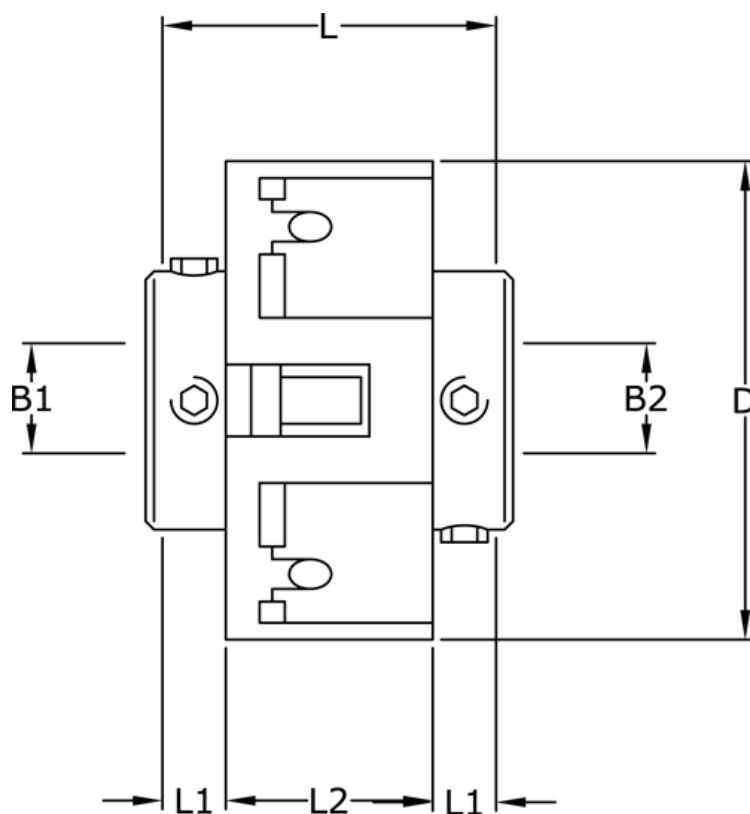

Article number: 3322201181418

Description: Uni-Lat Coupling size 201.18.14.18
set screw hub, bore 3/4 mm

Measures

B1	= 3
B2	= 4
D	= 18
L	= 14.2
L1	= 4.6
L2	= 5.1
Screw	= M3